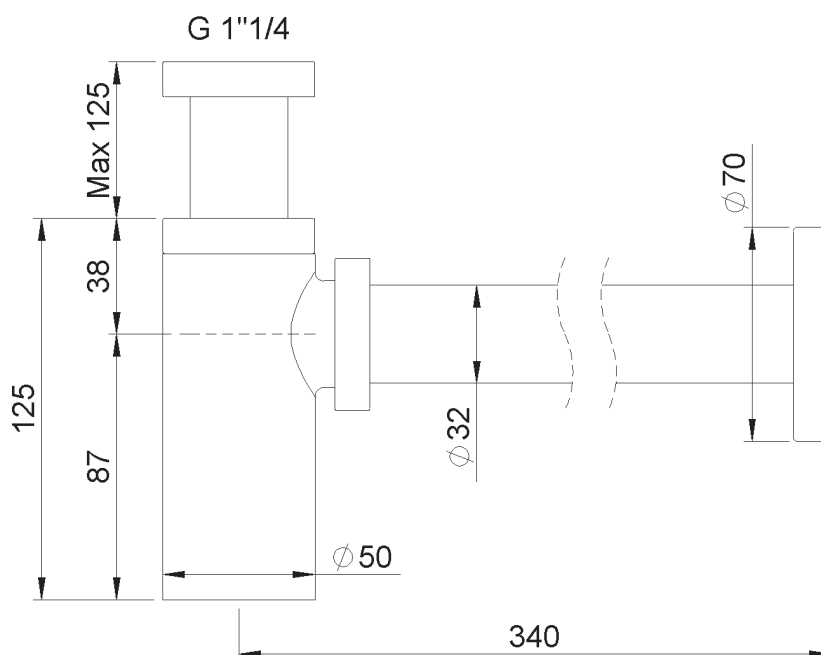

**PRODUCT TECHNICAL SHEET**

Collection : **PARTS**

Ref. : **8047.11.21**

Siphon de lavabo

Wastafelsifon

Washbasin bottletrap

**Picture**

**Product details**

Weight : 1,1 kg

**Technical drawing**

RA0.V01